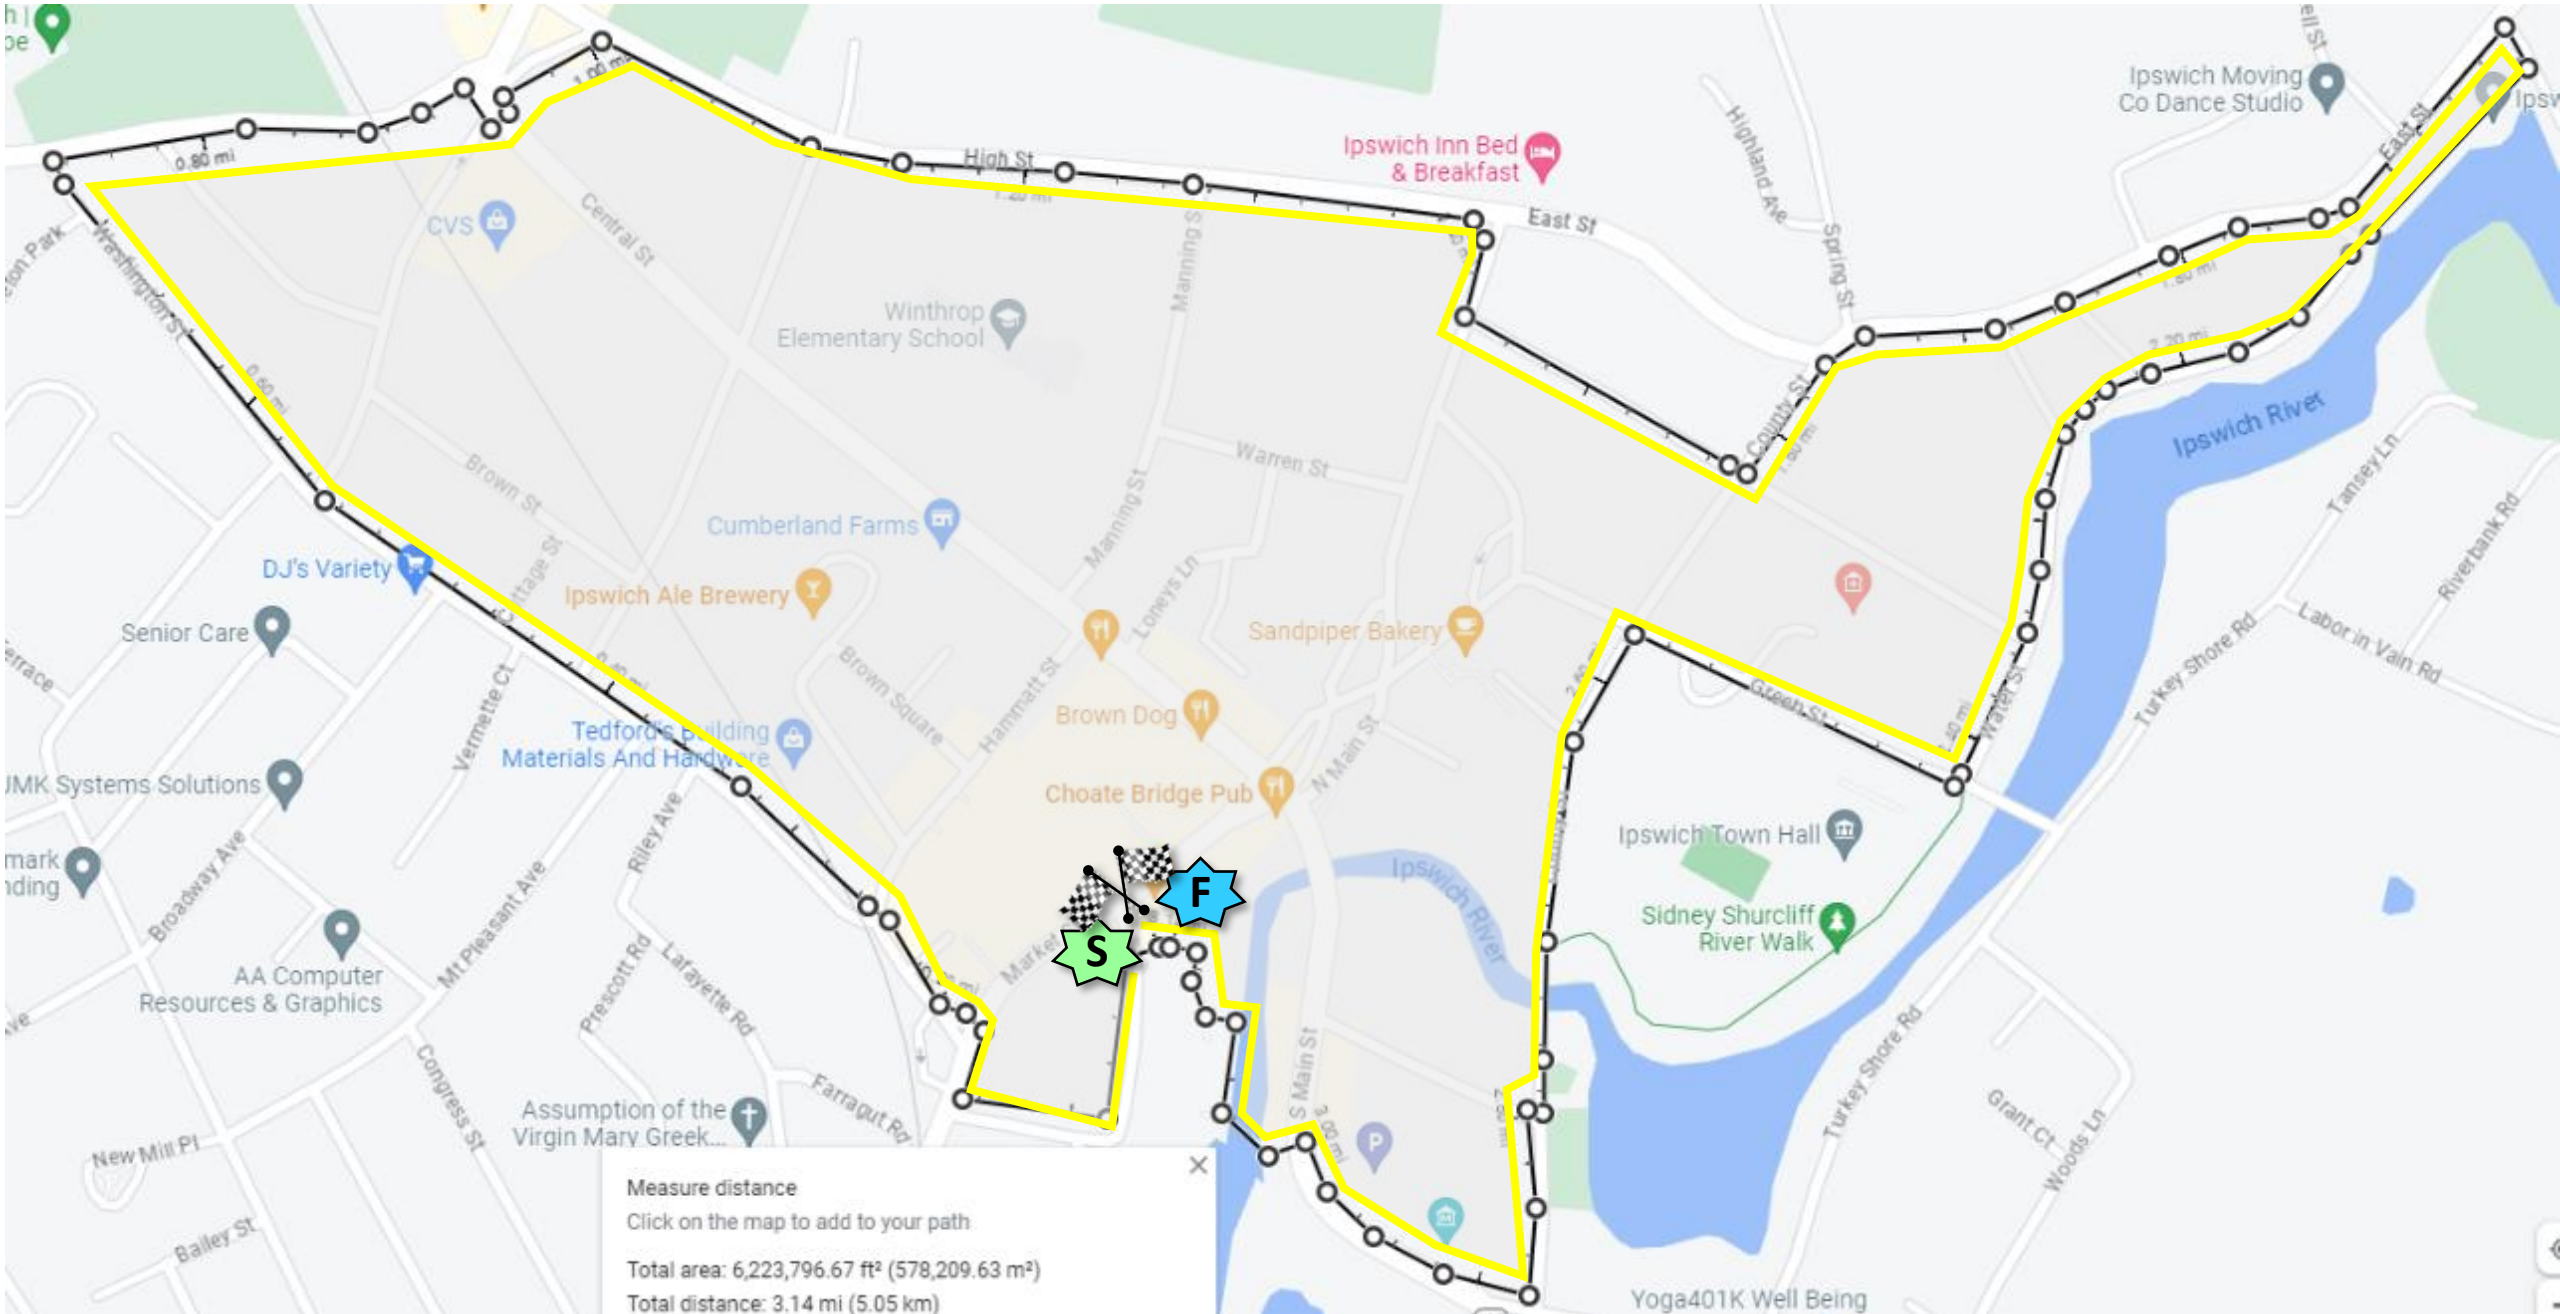

#1 IHRC 5K Route: Start: EBSCO Parking Lot/Take-Out Terrace; Finish: Riverwalk Mural

-  High Traffic Crossing (4)
IPD Personnel
-  Lower Traffic Crossing (5)
Adult Volunteers
-  Stretch that is against traffic
-  Starting Line
-  Finish Line
-  Directional Assistance
Student Volunteers

Union St will be closed for start of the race

Measure distance
Click on the map to add to your path
Total area: 6,223,796.67 ft² (578,209.63 m²)
Total distance: 3.14 mi (5.05 km)

Yoga401K Well Being